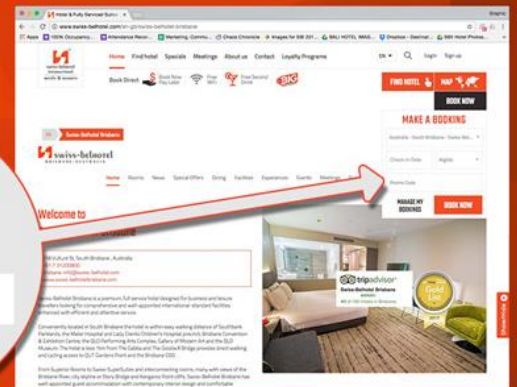

To book, simply go to swiss-belhotel.com/Brisbane, enter your arrival date, nights, and promo code*

*For assistance, please email sales-brisbane@swiss-belhotel.com

CORPORATE
CODE:

PROCLAIM

SWISS-BELHOTEL BRISBANE